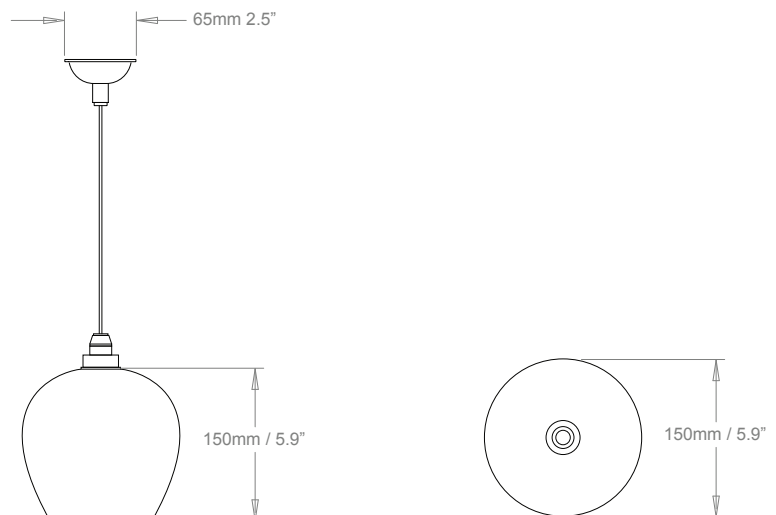

DIMENSIONS

CHIARA PENDANT LARGE

LAMP TYPE**UK**

1 x Osh Lamp with G9 3W LED

EU

1 x Osh Lamp with G9 3W LED

USA

1 x Osh Lamp with G9 3W LED

APPLICATION

Is supplied with IP44 Osh Lamp as standard for use in zone 2 within bathrooms.

SIZE & SIMILAR OPTIONS

Chiara Pendant Extra Large (PL304XL), Chiara Pendant Large (PL304L) and Chiara Wall Light Medium (WL304M).