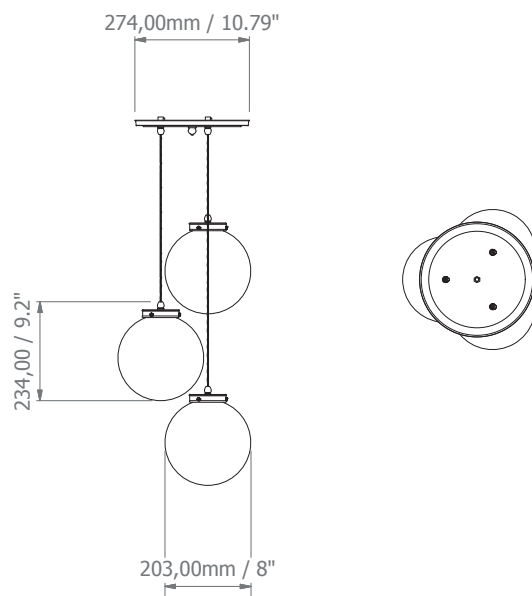

HF

HECTOR FINCH LIGHTING

THE PALANTIR 3 LIGHT CLUSTER

PRODUCT CODE PL250

CATEGORY: CHANDELIERS & PENDANTS

DIMENSIONS

THE PALANTIR GLOBE CLUSTER

LAMP TYPE
INCANDESCENT**UK/EU**
3 x E27 Max 60W**US**
3 x E26 Max 60W