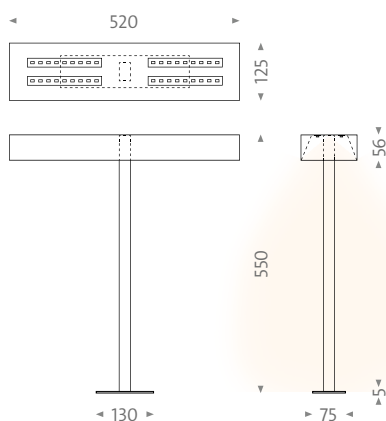

po1

Design: Marco Schölzel, Martin Wallroth

Aluminum housing powder-coated

LED module standard:

25 W

Light colour / luminous flux: 3000 K / 2500 lm

Base plate with integrated electrical or data
socket optional

Adjustment of the light emission characteristic
possible

Usable for up to four workstations