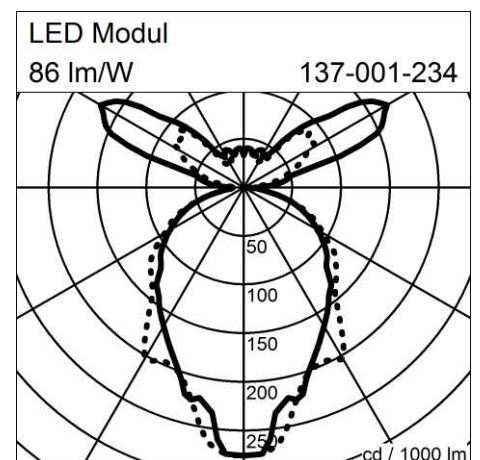

PARO (137-004-234)

Manufacturer: Schmitz-Leuchten GmbH & Co. KG
137-004-234 PARO
Surface: silvergrey
Measurements (DxH): x mm
Lightsource: LED, K,
Luminous flux of luminaire: 5620 lm
Control Mode: DIM SENSOR CONNECT

Lighting Data

Lightsource: LED, K,
Luminous flux of luminaire: 5620 lm
Measurements (DxH): x mm
Energy Efficiency Classification (EEC): A++,A+,A

5 year warranty as specified in our terms of warranty at www.schmitz-lighting.com/warranty