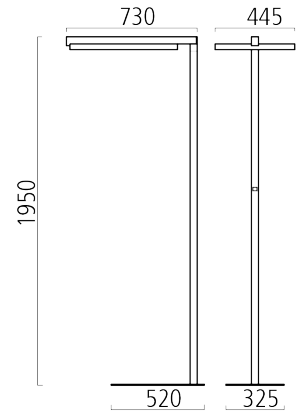

PARO (137-004-234)

Manufacturer: Schmitz-Leuchten GmbH & Co. KG
137-004-234 PARO
Surface: silvergrey
Measurements (DxH): x mm
Lightsource: LED, K,
Luminous flux of luminaire: 5620 lm
Control Mode: DIM SENSOR CONNECT

Lighting Data

Lightsource: LED, K,
Luminous flux of luminaire: 5620 lm
Measurements (DxH): x mm
Energy Efficiency Classification (EEC): A++,A+,A

5 year warranty as specified in our terms of warranty at www.schmitz-lighting.com/warranty