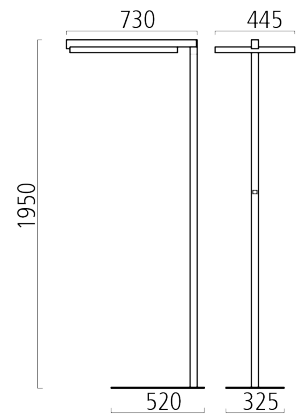

# PARO (137-004-233)

Manufacturer: Schmitz-Leuchten GmbH & Co. KG  
137-004-233 PARO  
Surface: silvergrey  
Measurements (DxH): x mm  
Lightsource: LED, K,  
Luminous flux of luminaire: 5360 lm  
Control Mode: DIM SENSOR CONNECT

## Lighting Data

Lightsource: LED, K,  
Luminous flux of luminaire: 5360 lm  
Measurements (DxH): x mm  
Energy Efficiency Classification (EEC): A++,A+,A

5 year warranty as specified in our terms of warranty at [www.schmitz-lighting.com/warranty](http://www.schmitz-lighting.com/warranty)