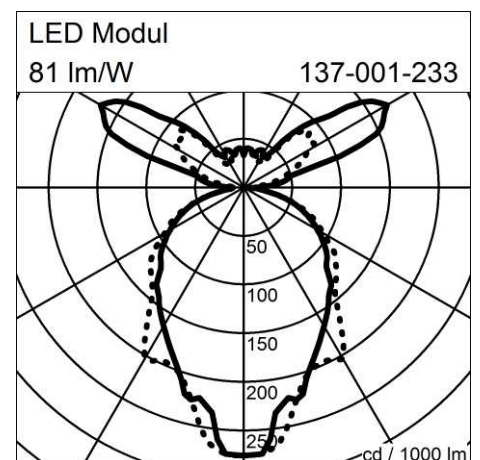

# PARO (137-004-233)

Manufacturer: Schmitz-Leuchten GmbH & Co. KG  
137-004-233 PARO  
Surface: silvergrey  
Measurements (DxH): x mm  
Lightsource: LED, K,  
Luminous flux of luminaire: 5360 lm  
Control Mode: DIM SENSOR CONNECT

## Lighting Data

Lightsource: LED, K,  
Luminous flux of luminaire: 5360 lm  
Measurements (DxH): x mm  
Energy Efficiency Classification (EEC): A++,A+,A

5 year warranty as specified in our terms of warranty at [www.schmitz-lighting.com/warranty](http://www.schmitz-lighting.com/warranty)