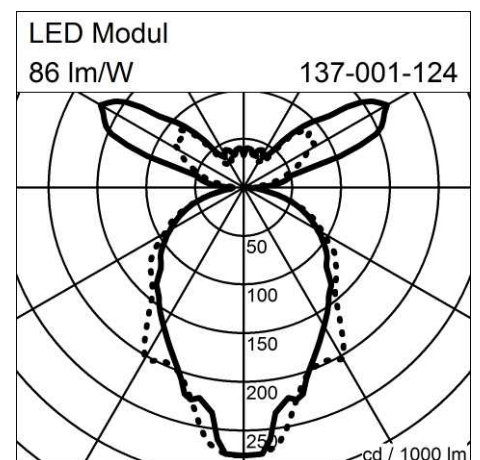

PARO (137-004-134)

Manufacturer: Schmitz-Leuchten GmbH & Co. KG
137-004-134 PARO
Surface: white
Measurements (DxH): x mm
Lightsource: LED, K,
Luminous flux of luminaire: 5620 lm
Control Mode: DIM SENSOR CONNECT

Lighting Data

Lightsource: LED, K,
Luminous flux of luminaire: 5620 lm
Measurements (DxH): x mm
Energy Efficiency Classification (EEC): A++,A+,A

5 year warranty as specified in our terms of warranty at www.schmitz-lighting.com/warranty