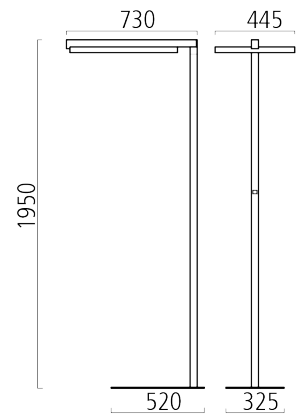

PARO (137-004-134)

Manufacturer: Schmitz-Leuchten GmbH & Co. KG
137-004-134 PARO
Surface: white
Measurements (DxH): x mm
Lightsource: LED, K,
Luminous flux of luminaire: 5620 lm
Control Mode: DIM SENSOR CONNECT

Lighting Data

Lightsource: LED, K,
Luminous flux of luminaire: 5620 lm
Measurements (DxH): x mm
Energy Efficiency Classification (EEC): A++,A+,A

5 year warranty as specified in our terms of warranty at www.schmitz-lighting.com/warranty