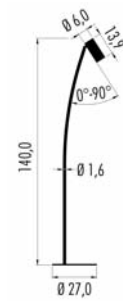

IP20 © MC-E=3 CE ▽

220-240V 11W CRI>85 dimmable

PF1.3 ■ S. □

Led color	Nominal lm	Beam spread
2 = 2700 °K	1195	S = 22°
3 = 3000 °K	1257	
4 = 4000 °K	1313	

□ Frame - Struttura Ring - Anello

KC	● Black-Nero	● Copper-Rame
KS	● Black-Nero	● Brass-Ottone
WC	○ White-Bianco	● Copper-Rame
WS	○ White-Bianco	● Brass-Ottone

IP20 © MC-E=3 CE ▽
 220-240V 11W CRI>85 dimmable

PF2.3 ■ S. □

Led color	Nominal lm	Beam spread
2 = 2700 °K	1195	S = 22°
3 = 3000 °K	1257	
4 = 4000 °K	1313	

Frame - Struttura	Ring - Anello
KC ● Black-Nero	● Copper-Rame
KS ● Black-Nero	● Brass-Ottone
WC ○ White-Bianco	● Copper-Rame
WS ○ White-Bianco	● Brass-Ottone