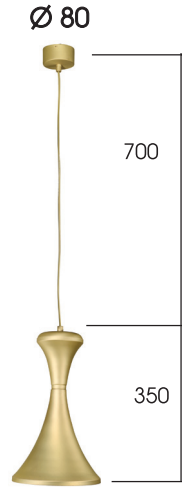

New

ART. 4100.S
Ø 210

Ø 80

700

350

Ø 210

Colori ottone/Couleurs laiton/Brass colors/Messing farbe

.AR

.BA

.S

.AR.BA= OTTONE ANTICHIZZATO / AGED BRASS / LAITON VIEILLI / ANTIKISIERTER MESSING

CE IP 20 - E 27
INDOOR LIGHTING

Max Watt 52

Ø 64 - H. 145

LED bulb
lampadina a LED

lampadina non inclusa
bulbs not included