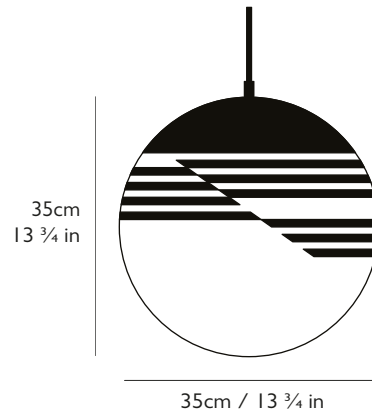

LEE BROOM

OPTICAL LIGHT

PRODUCT DETAILS

Name

Optical Light

Finish & Product Code 110-130v 220-240v

Optical Light OPT0110 OPT0010

Materials

H 35cm x Dia 35cm / H 13 3/4 in x Dia 13 3/4 in

Suspension

Length: 300cm / 118 1/8 in

Adjustable cord

Black fabric outer

Ceiling Plate / Canopy

H 3cm x Dia 12cm / H 1 1/8 in x Dia 4 3/4 in

Round steel in matte black finish