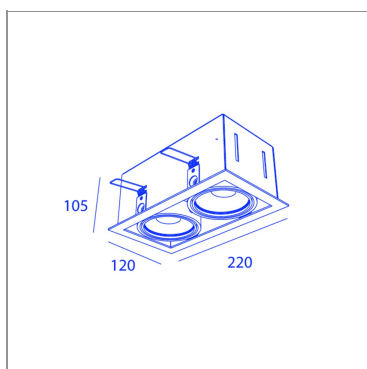

FO95135-2C CL8_24WW

CHR/BLK

FO95135-2C CL8_24WW

SPECIFICATIONS

CUT-OUT SIZE	205 x 110mm
MIN RECESSED HEIGHT	120mm
WEIGHT	1.4kg
INGRESS PROTECTION (IP)	IP20, IP20 inside ceiling
GLOW WIRE TEST	850°C

LIGHT SPECIFICATIONS

LIGHT SOURCES	1
BEAM ANGLE	24°
COLOR TEMPERATURE	2700K
CRI	90
LIGHT SOURCE POWER (1 LUMINAIRE)	10W
LIGHT SOURCE OUTPUT	1440LM
LUMINAIRE PERFORMANCE	MAX800LM

POWER SPECS

GEAR TRANSFO	included
LAMP POWER	10W
DIMMABLE	IGBT/TRIAC DIMMABLE