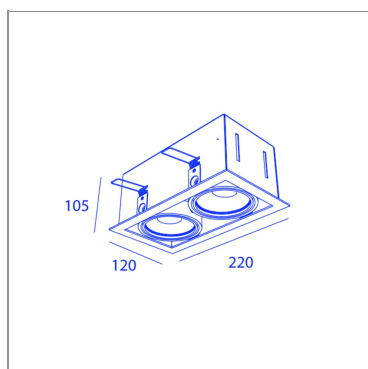

FO95135-2B CL8_24WW

CHR/BLK

FO95135-2B CL8_24WW

SPECIFICATIONS

CUT-OUT SIZE	205 x 110mm
MIN RECESSED HEIGHT	120mm
WEIGHT	1.4kg
INGRESS PROTECTION (IP)	IP20, IP20 inside ceiling
GLOW WIRE TEST	850°C

LIGHT SPECIFICATIONS

LIGHT SOURCES	1
BEAM ANGLE	24°
COLOR TEMPERATURE	2700K
CRI	90
LIGHT SOURCE POWER (1 LUMINAIRE)	10W
LIGHT SOURCE OUTPUT	1440LM
LUMINAIRE PERFORMANCE	MAX800LM

POWER SPECS

GEAR TRANSFO	included
LAMP POWER	10W
DIMMABLE	1-10V/PUSH/DALI DIMMABLE