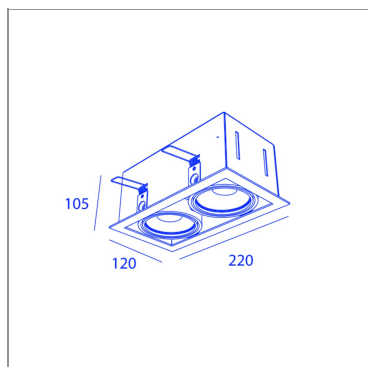

FO95132-5C CL8_24WW

BLK/DKC

FO95132-5C CL8_24WW

SPECIFICATIONS

CUT-OUT SIZE	205 x 110mm
MIN RECESSED HEIGHT	120mm
WEIGHT	1.4kg
INGRESS PROTECTION (IP)	IP20, IP20 inside ceiling
GLOW WIRE TEST	850°C

LIGHT SPECIFICATIONS

LIGHT SOURCES	1
BEAM ANGLE	24°
COLOR TEMPERATURE	2700K
CRI	90
LIGHT SOURCE POWER (1 LUMINAIRE)	10W
LIGHT SOURCE OUTPUT	1440LM
LUMINAIRE PERFORMANCE	MAX800LM

POWER SPECS

GEAR TRANSFO	included
LAMP POWER	10W
DIMMABLE	IGBT/TRIAC DIMMABLE