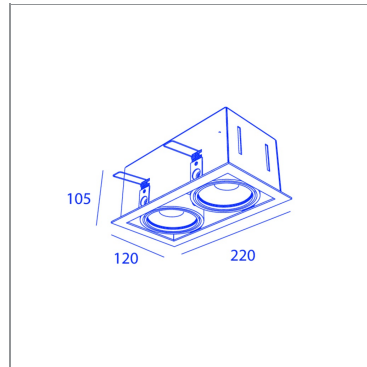

FO95132-4C CL8_24WW

BLK/GLD

FO95132-4C CL8_24WW

SPECIFICATIONS

CUT-OUT SIZE	205 x 110mm
MIN RECESSED HEIGHT	120mm
WEIGHT	1.4kg
INGRESS PROTECTION (IP)	IP20, IP20 inside ceiling
GLOW WIRE TEST	850°C

LIGHT SPECIFICATIONS

LIGHT SOURCES	1
BEAM ANGLE	24°
COLOR TEMPERATURE	2700K
CRI	90
LIGHT SOURCE POWER (1 LUMINAIRE)	10W
LIGHT SOURCE OUTPUT	1440LM
LUMINAIRE PERFORMANCE	MAX800LM

POWER SPECS

GEAR TRANSFO	included
LAMP POWER	10W
DIMMABLE	IGBT/TRIAC DIMMABLE