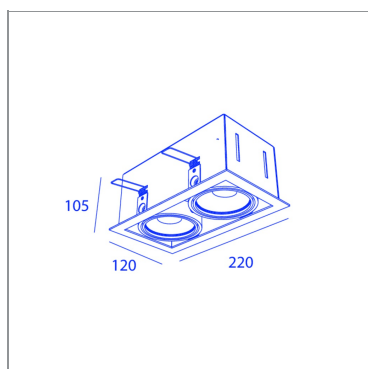

FO95132-4B CL8_24WW

BLK/GLD