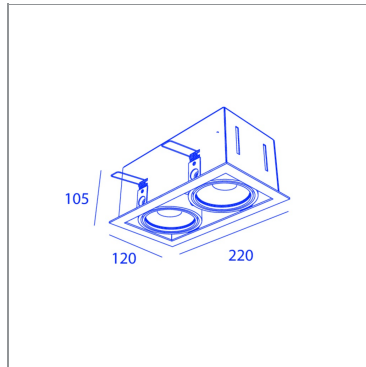

FO95132B CL8_24WW

BLK/BLK

FO95132B CL8_24WW

SPECIFICATIONS

CUT-OUT SIZE	205 x 110mm
MIN RECESSED HEIGHT	120mm
WEIGHT	1.4kg
INGRESS PROTECTION (IP)	IP20, IP20 inside ceiling
GLOW WIRE TEST	850°C

LIGHT SPECIFICATIONS

LIGHT SOURCES	1
BEAM ANGLE	24°
COLOR TEMPERATURE	2700K
CRI	90
LIGHT SOURCE POWER (1 LUMINAIRE)	10W
LIGHT SOURCE OUTPUT	1440LM
LUMINAIRE PERFORMANCE	MAX800LM

POWER SPECS

GEAR TRANSFO	included
LAMP POWER	10W
DIMMABLE	1-10V/PUSH/DALI DIMMABLE