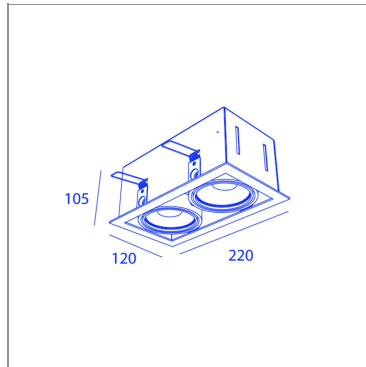

FO95131-5C CL8_24WW

WH/DKC

FO95131-5C CL8_24WW

SPECIFICATIONS

CUT-OUT SIZE	205 x 110mm
MIN RECESSED HEIGHT	120mm
WEIGHT	1.4kg
INGRESS PROTECTION (IP)	IP20, IP20 inside ceiling
GLOW WIRE TEST	850°C

LIGHT SPECIFICATIONS

LIGHT SOURCES	1
BEAM ANGLE	24°
COLOR TEMPERATURE	2700K
CRI	90
LIGHT SOURCE POWER (1 LUMINAIRE)	10W
LIGHT SOURCE OUTPUT	1440LM
LUMINAIRE PERFORMANCE	MAX800LM

POWER SPECS

GEAR TRANSFO	included
LAMP POWER	10W
DIMMABLE	IGBT/TRIAC DIMMABLE