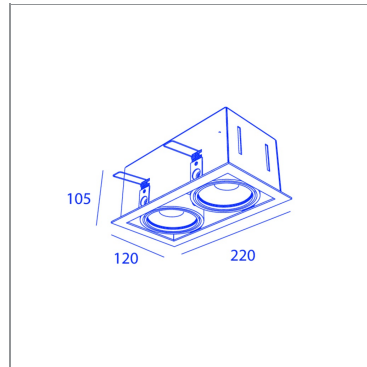

FO95131-5B CL8_24WW

WH/DKC

FO95131-5B CL8_24WW

SPECIFICATIONS

CUT-OUT SIZE	205 x 110mm
MIN RECESSED HEIGHT	120mm
WEIGHT	1.4kg
INGRESS PROTECTION (IP)	IP20, IP20 inside ceiling
GLOW WIRE TEST	850°C

LIGHT SPECIFICATIONS

LIGHT SOURCES	1
BEAM ANGLE	24°
COLOR TEMPERATURE	2700K
CRI	90
LIGHT SOURCE POWER (1 LUMINAIRE)	10W
LIGHT SOURCE OUTPUT	1440LM
LUMINAIRE PERFORMANCE	MAX800LM

POWER SPECS

GEAR TRANSFO	included
LAMP POWER	10W
DIMMABLE	1-10V/PUSH/DALI DIMMABLE