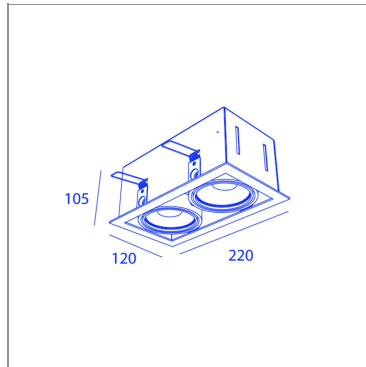

FO95131-4B CL8_24WW

WH/GLD