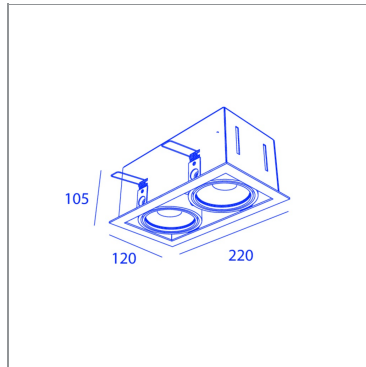

FO95131-2-5C CL8_24WW

WH/BLK/DKC

FO95131-2-5C CL8_24WW

SPECIFICATIONS

CUT-OUT SIZE	205 x 110mm
MIN RECESSED HEIGHT	120mm
WEIGHT	1.4kg
INGRESS PROTECTION (IP)	IP20, IP20 inside ceiling
GLOW WIRE TEST	850°C

LIGHT SPECIFICATIONS

LIGHT SOURCES	1
BEAM ANGLE	24°
COLOR TEMPERATURE	2700K
CRI	90
LIGHT SOURCE POWER (1 LUMINAIRE)	10W
LIGHT SOURCE OUTPUT	1440LM
LUMINAIRE PERFORMANCE	MAX800LM

POWER SPECS

GEAR TRANSFO	included
LAMP POWER	10W
DIMMABLE	IGBT/TRIAC DIMMABLE