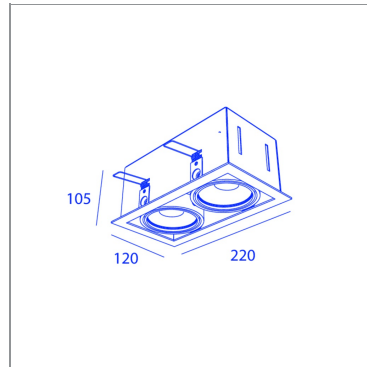

FO95131-2-5B CL8_24WW

WH/BLK/DKC

FO95131-2-5B CL8_24WW

SPECIFICATIONS

CUT-OUT SIZE	205 x 110mm
MIN RECESSED HEIGHT	120mm
WEIGHT	1.4kg
INGRESS PROTECTION (IP)	IP20, IP20 inside ceiling
GLOW WIRE TEST	850°C

LIGHT SPECIFICATIONS

LIGHT SOURCES	1
BEAM ANGLE	24°
COLOR TEMPERATURE	2700K
CRI	90
LIGHT SOURCE POWER (1 LUMINAIRE)	10W
LIGHT SOURCE OUTPUT	1440LM
LUMINAIRE PERFORMANCE	MAX800LM

POWER SPECS

GEAR TRANSFO	included
LAMP POWER	10W
DIMMABLE	1-10V/PUSH/DALI DIMMABLE