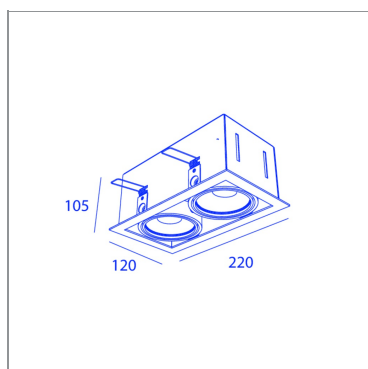

FO95131-2-4C CL8_24WW

WH/BLK/GLD

FO95131-2-4C CL8_24WW

SPECIFICATIONS

CUT-OUT SIZE	205 x 110mm
MIN RECESSED HEIGHT	120mm
WEIGHT	1.4kg
INGRESS PROTECTION (IP)	IP20, IP20 inside ceiling
GLOW WIRE TEST	850°C

LIGHT SPECIFICATIONS

LIGHT SOURCES	1
BEAM ANGLE	24°
COLOR TEMPERATURE	2700K
CRI	90
LIGHT SOURCE POWER (1 LUMINAIRE)	10W
LIGHT SOURCE OUTPUT	1440LM
LUMINAIRE PERFORMANCE	MAX800LM

POWER SPECS

GEAR TRANSFO	included
LAMP POWER	10W
DIMMABLE	IGBT/TRIAC DIMMABLE