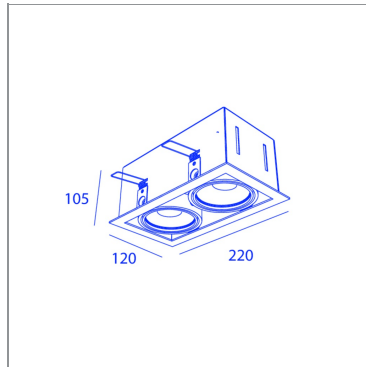

FO95131-2-4B CL8_24WW

WH/BLK/GLD

FO95131-2-4B CL8_24WW

850°C

led incl

CRI

5 YEAR WARRANTY

SPECIFICATIONS

CUT-OUT SIZE	205 x 110mm
MIN RECESSED HEIGHT	120mm
WEIGHT	1.4kg
INGRESS PROTECTION (IP)	IP20, IP20 inside ceiling
GLOW WIRE TEST	850°C

LIGHT SPECIFICATIONS

LIGHT SOURCES	1
BEAM ANGLE	24°
COLOR TEMPERATURE	2700K
CRI	90
LIGHT SOURCE POWER (1 LUMINAIRE)	10W
LIGHT SOURCE OUTPUT	1440LM
LUMINAIRE PERFORMANCE	MAX800LM

POWER SPECS

GEAR TRANSFO	included
LAMP POWER	10W
DIMMABLE	1-10V/PUSH/DALI DIMMABLE

COMPLEMENTARY OPTIONS

- BB20200 BB20200 - CONCRETE BOX 2L CONCRETE BOX 2L
- BS0298 HONEYCOMB D50
- BS0383 SQUARE OPTIC
- BS0384 LINEAR SPREAD LENS

REMARKS

! 15° or 38° or 60° beam angle on request > ref=..._15 or ..._38 or ..._60