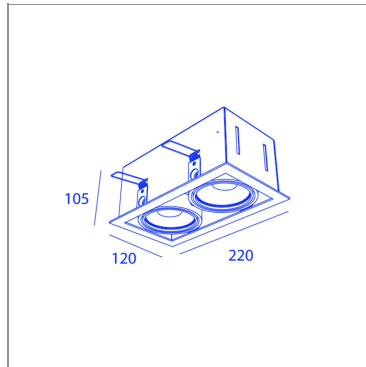

FO95131-2-1C CL8_24WW

WH/BLK/WH

FO95131-2-1C CL8_24WW

850°C

led incl

CRI

5 YEAR WARRANTY

SPECIFICATIONS

CUT-OUT SIZE	205 x 110mm
MIN RECESSED HEIGHT	120mm
WEIGHT	1.4kg
INGRESS PROTECTION (IP)	IP20, IP20 inside ceiling
GLOW WIRE TEST	850°C

LIGHT SPECIFICATIONS

LIGHT SOURCES	1
BEAM ANGLE	24°
COLOR TEMPERATURE	2700K
CRI	90
LIGHT SOURCE POWER (1 LUMINAIRE)	10W
LIGHT SOURCE OUTPUT	1440LM
LUMINAIRE PERFORMANCE	MAX800LM

POWER SPECS

GEAR TRANSFO	included
LAMP POWER	10W
DIMMABLE	IGBT/TRIAC DIMMABLE

COMPLEMENTARY OPTIONS

- BB20200 BB20200 - CONCRETE BOX 2L CONCRETE BOX 2L
- BS0298 HONEYCOMB D50
- BS0383 SQUARE OPTIC
- BS0384 LINEAR SPREAD LENS

REMARKS

! 15° or 38° or 60° beam angle on request > ref=..._15 or ..._38 or ..._60