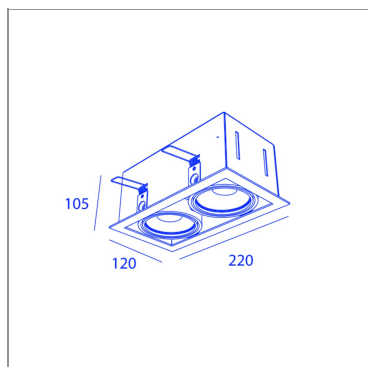

FO95131-2-1B CL8_24WW

WH/BLK/WH

FO95131-2-1B CL8_24WW

SPECIFICATIONS

CUT-OUT SIZE	205 x 110mm
MIN RECESSED HEIGHT	120mm
WEIGHT	1.4kg
INGRESS PROTECTION (IP)	IP20, IP20 inside ceiling
GLOW WIRE TEST	850°C

LIGHT SPECIFICATIONS

LIGHT SOURCES	1
BEAM ANGLE	24°
COLOR TEMPERATURE	2700K
CRI	90
LIGHT SOURCE POWER (1 LUMINAIRE)	10W
LIGHT SOURCE OUTPUT	1440LM
LUMINAIRE PERFORMANCE	MAX800LM

POWER SPECS

GEAR TRANSFO	included
LAMP POWER	10W
DIMMABLE	1-10V/PUSH/DALI DIMMABLE