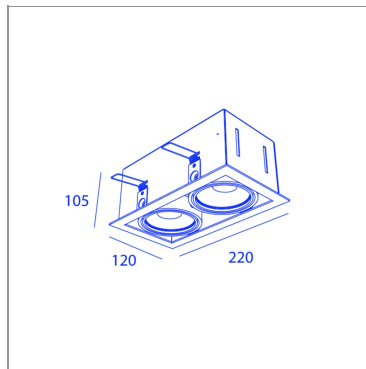

FO95131-2B CL8_24WW

WH/BLK