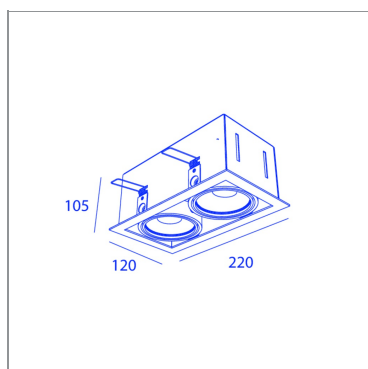

FO95131C CL8_24WW

WH/WH

FO95131C CL8_24WW

SPECIFICATIONS

CUT-OUT SIZE	205 x 110mm
MIN RECESSED HEIGHT	120mm
WEIGHT	1.4kg
INGRESS PROTECTION (IP)	IP20, IP20 inside ceiling
GLOW WIRE TEST	850°C

LIGHT SPECIFICATIONS

LIGHT SOURCES	1
BEAM ANGLE	24°
COLOR TEMPERATURE	2700K
CRI	90
LIGHT SOURCE POWER (1 LUMINAIRE)	10W
LIGHT SOURCE OUTPUT	1440LM
LUMINAIRE PERFORMANCE	MAX800LM

POWER SPECS

GEAR TRANSFO	included
LAMP POWER	10W
DIMMABLE	IGBT/TRIAC DIMMABLE