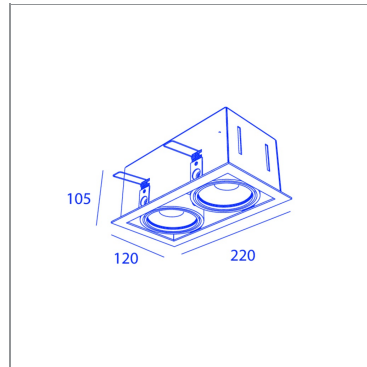

FO95131B CL8_24WW

WH/WH

FO95131B CL8_24WW

850°C

led incl

CRI

5 YEAR WARRANTY

SPECIFICATIONS

CUT-OUT SIZE	205 x 110mm
MIN RECESSED HEIGHT	120mm
WEIGHT	1.4kg
INGRESS PROTECTION (IP)	IP20, IP20 inside ceiling
GLOW WIRE TEST	850°C

LIGHT SPECIFICATIONS

LIGHT SOURCES	1
BEAM ANGLE	24°
COLOR TEMPERATURE	2700K
CRI	90
LIGHT SOURCE POWER (1 LUMINAIRE)	10W
LIGHT SOURCE OUTPUT	1440LM
LUMINAIRE PERFORMANCE	MAX800LM

POWER SPECS

GEAR TRANSFO	included
LAMP POWER	10W
DIMMABLE	1-10V/PUSH/DALI DIMMABLE

COMPLEMENTARY OPTIONS

- BB20200 BB20200 - CONCRETE BOX 2L CONCRETE BOX 2L
- BS0298 HONEYCOMB D50
- BS0383 SQUARE OPTIC
- BS0384 LINEAR SPREAD LENS

REMARKS

! 15° or 38° or 60° beam angle on request > ref=..._15 or ..._38 or ..._60