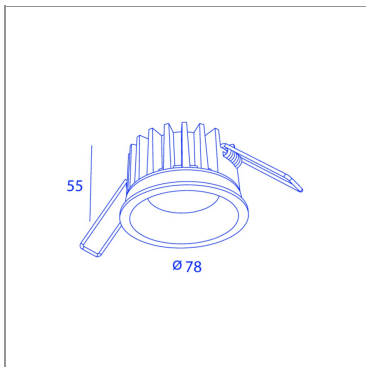

BS82173 CL7_30WW

GR

BS82173 CL7_30WW

850°C

led
incl

CRI
80

5
YEAR
WARRANTY

SPECIFICATIONS

CUT-OUT SIZE	Ø73
MIN RECESSED HEIGHT	60mm
WEIGHT	0.3kg
INGRESS PROTECTION (IP)	IP44, IP20 inside ceiling
GLOW WIRE TEST	850°C

LIGHT SPECIFICATIONS

LIGHT SOURCES	1
BEAM ANGLE	30°
COLOR TEMPERATURE	2700K
CRI	80
LIGHT SOURCE POWER (1 LUMINAIRE)	7W
LIGHT SOURCE OUTPUT	630LM
LUMINAIRE PERFORMANCE	MAX700LM

POWER SPECS

GEAR TRANSFO	included
LAMP POWER	7W
DIMMABLE	WITHOUT DRIVER

REMARKS

! Driver specs: 350mA, Forward Voltage 17,4V