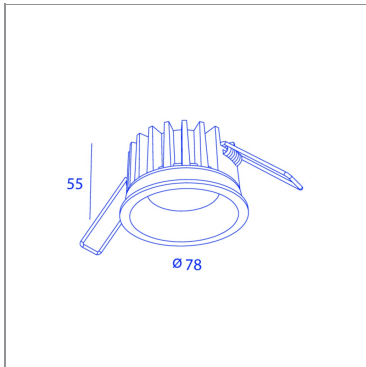

**BS82173B CL7\_30WW**

GR

**BS82173B CL7\_30WW**

850°C

led  
incl

CRI  
80

5  
YEAR  
WARRANTY

### SPECIFICATIONS

CUT-OUT SIZE	Ø73
MIN RECESSED HEIGHT	60mm
WEIGHT	0.3kg
INGRESS PROTECTION (IP)	IP44, IP20 inside ceiling
GLOW WIRE TEST	850°C

### LIGHT SPECIFICATIONS

LIGHT SOURCES	1
BEAM ANGLE	30°
COLOR TEMPERATURE	2700K
CRI	80
LIGHT SOURCE POWER (1 LUMINAIRE)	7W
LIGHT SOURCE OUTPUT	630LM
LUMINAIRE PERFORMANCE	MAX700LM

### POWER SPECS

GEAR TRANSFO	included
LAMP POWER	7W
DIMMABLE	1-10V/PUSH DIMMABLE