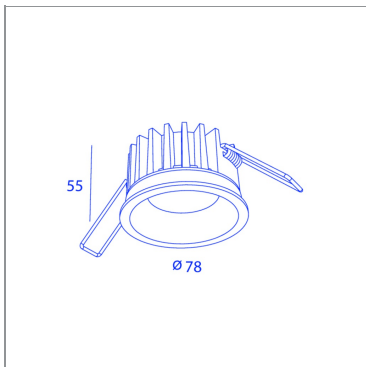

BS82172 CL7_30WW

BLK

BS82172 CL7_30WW

850°C

led
incl

CRI
80

5
YEAR
WARRANTY

SPECIFICATIONS

CUT-OUT SIZE	Ø73
MIN RECESSED HEIGHT	60mm
WEIGHT	0.3kg
INGRESS PROTECTION (IP)	IP44, IP20 inside ceiling
GLOW WIRE TEST	850°C

LIGHT SPECIFICATIONS

LIGHT SOURCES	1
BEAM ANGLE	30°
COLOR TEMPERATURE	2700K
CRI	80
LIGHT SOURCE POWER (1 LUMINAIRE)	7W
LIGHT SOURCE OUTPUT	630LM
LUMINAIRE PERFORMANCE	MAX700LM

POWER SPECS

GEAR TRANSFO	included
LAMP POWER	7W
DIMMABLE	WITHOUT DRIVER

REMARKS

! Driver specs: 350mA, Forward Voltage 17,4V