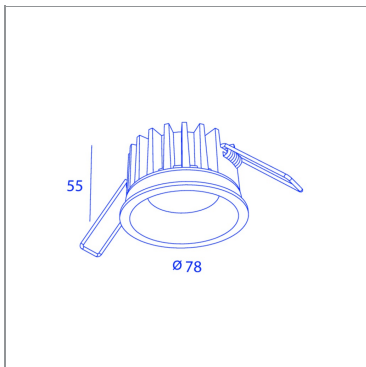

BS82172A CL7_30WW

BLK

BS82172A CL7_30WW

850°C

led
incl

CRI
80

5
YEAR
WARRANTY

SPECIFICATIONS

CUT-OUT SIZE	Ø73
MIN RECESSED HEIGHT	60mm
WEIGHT	0.3kg
INGRESS PROTECTION (IP)	IP44, IP20 inside ceiling
GLOW WIRE TEST	850°C

LIGHT SPECIFICATIONS

LIGHT SOURCES	1
BEAM ANGLE	30°
COLOR TEMPERATURE	2700K
CRI	80
LIGHT SOURCE POWER (1 LUMINAIRE)	7W
LIGHT SOURCE OUTPUT	630LM
LUMINAIRE PERFORMANCE	MAX700LM

POWER SPECS

GEAR TRANSFO	included
LAMP POWER	7W
DIMMABLE	NON DIMMABLE

REMARKS

! Driver specs: 350mA, Forward Voltage 17,4V