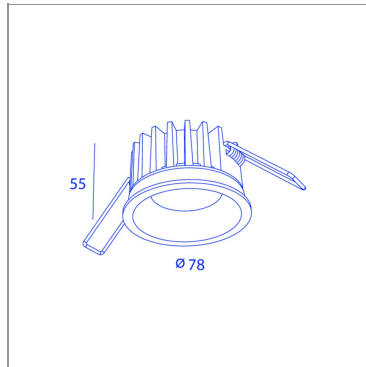

### BS82171F CL7\_30WW

WH

#### SPECIFICATIONS

CUT-OUT SIZE	Ø73
MIN RECESSED HEIGHT	60mm
WEIGHT	0.3kg
INGRESS PROTECTION (IP)	IP44, IP20 inside ceiling
GLOW WIRE TEST	850°C

#### LIGHT SPECIFICATIONS

LIGHT SOURCES	1
BEAM ANGLE	30°
COLOR TEMPERATURE	2700K
CRI	80
LIGHT SOURCE POWER (1 LUMINAIRE)	7W
LIGHT SOURCE OUTPUT	630LM
LUMINAIRE PERFORMANCE	MAX700LM

#### POWER SPECS

GEAR TRANSFO	included
LAMP POWER	7W
DIMMABLE	IGBT/TRIAC/1-10V DIMMABLE