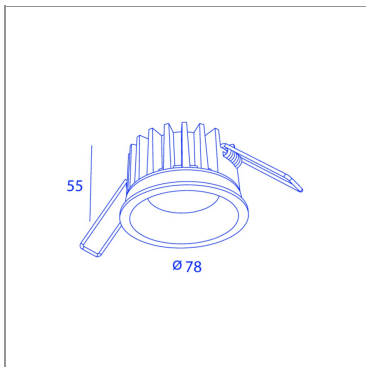

BS2172D CL7_30WW

BLK

BS2172D CL7_30WW

850°C

led
incl

CRI
80

5
YEAR
WARRANTY

SPECIFICATIONS

CUT-OUT SIZE	Ø73
MIN RECESSED HEIGHT	60mm
WEIGHT	0.3kg
INGRESS PROTECTION (IP)	IP44, IP20 inside ceiling
GLOW WIRE TEST	850°C

LIGHT SPECIFICATIONS

LIGHT SOURCES	1
BEAM ANGLE	30°
COLOR TEMPERATURE	2700K
CRI	80
LIGHT SOURCE POWER (1 LUMINAIRE)	7W
LIGHT SOURCE OUTPUT	630LM
LUMINAIRE PERFORMANCE	MAX700LM

POWER SPECS

GEAR TRANSFO	included
LAMP POWER	7W
DIMMABLE	DALI DIMMABLE

REMARKS

! Driver specs: 350mA, Forward Voltage 17,4V