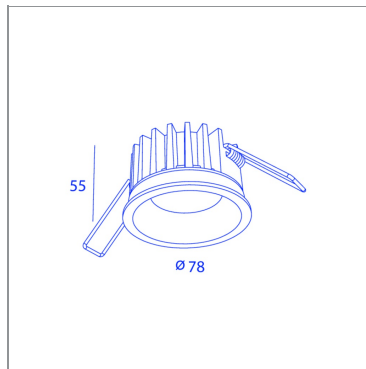

### BS2171D CL7\_30WW

WH

#### SPECIFICATIONS

CUT-OUT SIZE	Ø73
MIN RECESSED HEIGHT	60mm
WEIGHT	0.3kg
INGRESS PROTECTION (IP)	IP44, IP20 inside ceiling
GLOW WIRE TEST	850°C

#### LIGHT SPECIFICATIONS

LIGHT SOURCES	1
BEAM ANGLE	30°
COLOR TEMPERATURE	2700K
CRI	80
LIGHT SOURCE POWER (1 LUMINAIRE)	7W
LIGHT SOURCE OUTPUT	630LM
LUMINAIRE PERFORMANCE	MAX700LM

#### POWER SPECS

GEAR TRANSFO	included
LAMP POWER	7W
DIMMABLE	DALI DIMMABLE