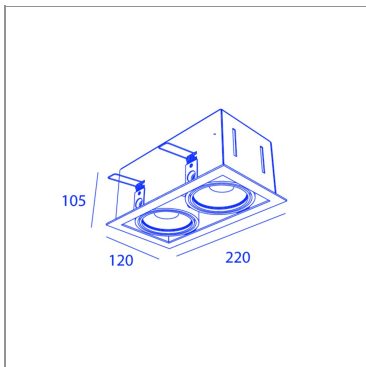

BB85135-2F CL7_30WW

CHR/BLK

BB85135-2F CL7_30WW

SPECIFICATIONS

CUT-OUT SIZE	205 x 110mm
MIN RECESSED HEIGHT	120mm
WEIGHT	1.4kg
INGRESS PROTECTION (IP)	IP20, IP20 inside ceiling
GLOW WIRE TEST	850°C

LIGHT SPECIFICATIONS

LIGHT SOURCES	1
BEAM ANGLE	30°
COLOR TEMPERATURE	2700K
CRI	80
LIGHT SOURCE POWER (1 LUMINAIRE)	7W
LIGHT SOURCE OUTPUT	1260LM
LUMINAIRE PERFORMANCE	MAX700LM

POWER SPECS

GEAR TRANSFO	included
LAMP POWER	7W
DIMMABLE	IGBT/TRIAC/1-10V DIMMABLE