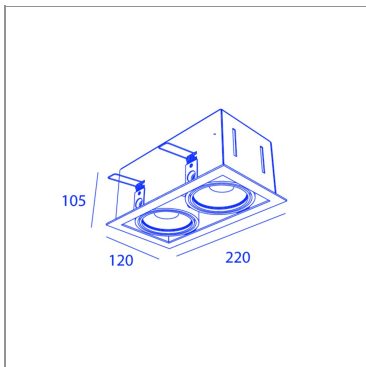

BB85135-2D CL7_30WW

CHR/BLK

BB85135-2D CL7_30WW

850°C

led
incl

CRI
80

SPECIFICATIONS

CUT-OUT SIZE	205 x 110mm
MIN RECESSED HEIGHT	120mm
WEIGHT	1.4kg
INGRESS PROTECTION (IP)	IP20, IP20 inside ceiling
GLOW WIRE TEST	850°C

LIGHT SPECIFICATIONS

LIGHT SOURCES	1
BEAM ANGLE	30°
COLOR TEMPERATURE	2700K
CRI	80
LIGHT SOURCE POWER (1 LUMINAIRE)	7W
LIGHT SOURCE OUTPUT	1260LM
LUMINAIRE PERFORMANCE	MAX700LM

POWER SPECS

GEAR TRANSFO	included
LAMP POWER	7W
DIMMABLE	DALI DIMMABLE