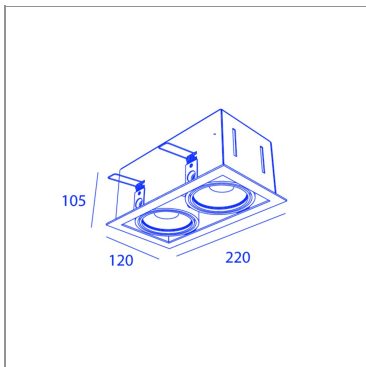

BB85135-2A CL7_30WW

CHR/BLK

BB85135-2A CL7_30WW

850°C

led
incl

CRI
80

5
YEAR
WARRANTY

SPECIFICATIONS

CUT-OUT SIZE	205 x 110mm
MIN RECESSED HEIGHT	120mm
WEIGHT	1.4kg
INGRESS PROTECTION (IP)	IP20, IP20 inside ceiling
GLOW WIRE TEST	850°C

LIGHT SPECIFICATIONS

LIGHT SOURCES	1
BEAM ANGLE	30°
COLOR TEMPERATURE	2700K
CRI	80
LIGHT SOURCE POWER (1 LUMINAIRE)	7W
LIGHT SOURCE OUTPUT	1260LM
LUMINAIRE PERFORMANCE	MAX700LM