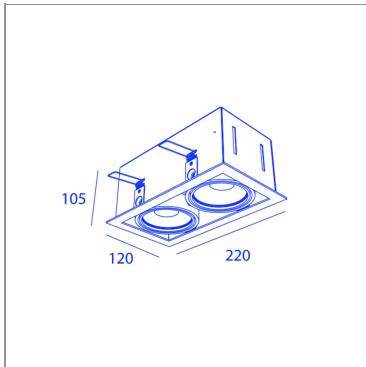

BB85135-1F CL7_30WW

CHR/WH

BB85135-1F CL7_30WW

SPECIFICATIONS

CUT-OUT SIZE	205 x 110mm
MIN RECESSED HEIGHT	120mm
WEIGHT	1.4kg
INGRESS PROTECTION (IP)	IP20, IP20 inside ceiling
GLOW WIRE TEST	850°C

LIGHT SPECIFICATIONS

LIGHT SOURCES	1
BEAM ANGLE	30°
COLOR TEMPERATURE	2700K
CRI	80
LIGHT SOURCE POWER (1 LUMINAIRE)	7W
LIGHT SOURCE OUTPUT	1260LM
LUMINAIRE PERFORMANCE	MAX700LM

POWER SPECS

GEAR TRANSFO	included
LAMP POWER	7W
DIMMABLE	IGBT/TRIAC/1-10V DIMMABLE