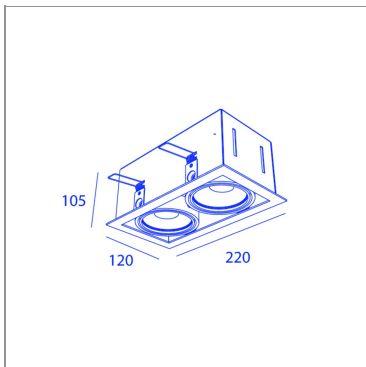

BB85135-1B CL7_30WW

CHR/WH

BB85135-1B CL7_30WW

SPECIFICATIONS

CUT-OUT SIZE	205 x 110mm
MIN RECESSED HEIGHT	120mm
WEIGHT	1.4kg
INGRESS PROTECTION (IP)	IP20, IP20 inside ceiling
GLOW WIRE TEST	850°C

LIGHT SPECIFICATIONS

LIGHT SOURCES	1
BEAM ANGLE	30°
COLOR TEMPERATURE	2700K
CRI	80
LIGHT SOURCE POWER (1 LUMINAIRE)	7W
LIGHT SOURCE OUTPUT	1260LM
LUMINAIRE PERFORMANCE	MAX700LM

POWER SPECS

GEAR TRANSFO	included
LAMP POWER	7W
DIMMABLE	1-10V/PUSH DIMMABLE