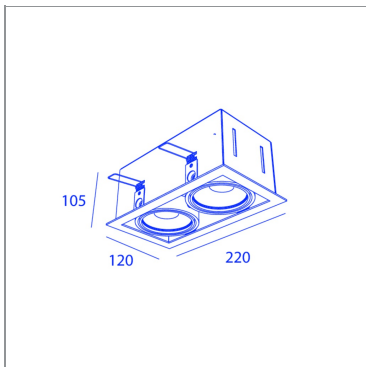

BB85135-1A CL7_30WW

CHR/WH

BB85135-1A CL7_30WW

850°C

led
incl

CRI
80

5
YEAR
WARRANTY

SPECIFICATIONS

CUT-OUT SIZE	205 x 110mm
MIN RECESSED HEIGHT	120mm
WEIGHT	1.4kg
INGRESS PROTECTION (IP)	IP20, IP20 inside ceiling
GLOW WIRE TEST	850°C

LIGHT SPECIFICATIONS

LIGHT SOURCES	1
BEAM ANGLE	30°
COLOR TEMPERATURE	2700K
CRI	80
LIGHT SOURCE POWER (1 LUMINAIRE)	7W
LIGHT SOURCE OUTPUT	1260LM
LUMINAIRE PERFORMANCE	MAX700LM