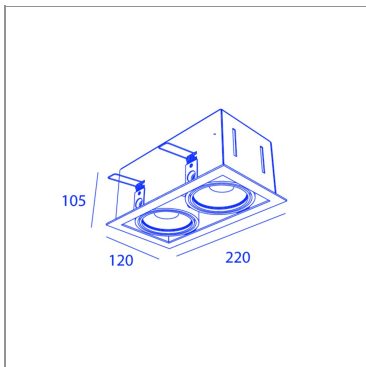

**BB85133-3F CL7\_30WW**

GR/GR

**BB85133-3F CL7\_30WW**

### SPECIFICATIONS

CUT-OUT SIZE	205 x 110mm
MIN RECESSED HEIGHT	120mm
WEIGHT	1.4kg
INGRESS PROTECTION (IP)	IP20, IP20 inside ceiling
GLOW WIRE TEST	850°C

### LIGHT SPECIFICATIONS

LIGHT SOURCES	1
BEAM ANGLE	30°
COLOR TEMPERATURE	2700K
CRI	80
LIGHT SOURCE POWER (1 LUMINAIRE)	7W
LIGHT SOURCE OUTPUT	1260LM
LUMINAIRE PERFORMANCE	MAX700LM