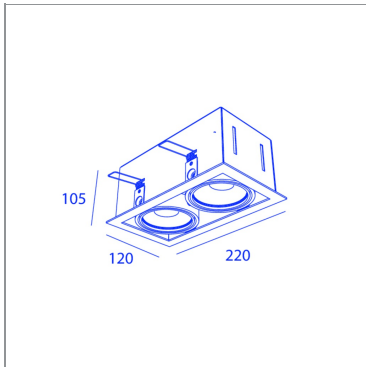

**BB85133-3D CL7\_30WW**

GR/GR

BB85133-3D CL7\_30WW

### SPECIFICATIONS

CUT-OUT SIZE	205 x 110mm
MIN RECESSED HEIGHT	120mm
WEIGHT	1.4kg
INGRESS PROTECTION (IP)	IP20, IP20 inside ceiling
GLOW WIRE TEST	850°C

### LIGHT SPECIFICATIONS

LIGHT SOURCES	1
BEAM ANGLE	30°
COLOR TEMPERATURE	2700K
CRI	80
LIGHT SOURCE POWER (1 LUMINAIRE)	7W
LIGHT SOURCE OUTPUT	1260LM
LUMINAIRE PERFORMANCE	MAX700LM