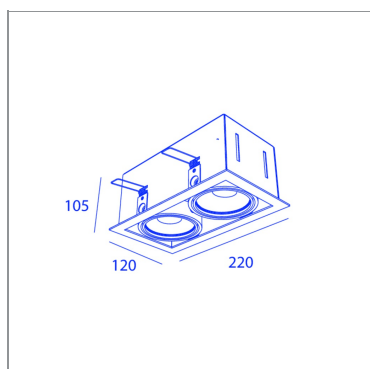

BB85133-3B CL7_30WW

GR/GR

BB85133-3B CL7_30WW

SPECIFICATIONS

CUT-OUT SIZE	205 x 110mm
MIN RECESSED HEIGHT	120mm
WEIGHT	1.4kg
INGRESS PROTECTION (IP)	IP20, IP20 inside ceiling
GLOW WIRE TEST	850°C

LIGHT SPECIFICATIONS

LIGHT SOURCES	1
BEAM ANGLE	30°
COLOR TEMPERATURE	2700K
CRI	80
LIGHT SOURCE POWER (1 LUMINAIRE)	7W
LIGHT SOURCE OUTPUT	1260LM
LUMINAIRE PERFORMANCE	MAX700LM

POWER SPECS

GEAR TRANSFO	included
LAMP POWER	7W
DIMMABLE	1-10V/PUSH DIMMABLE