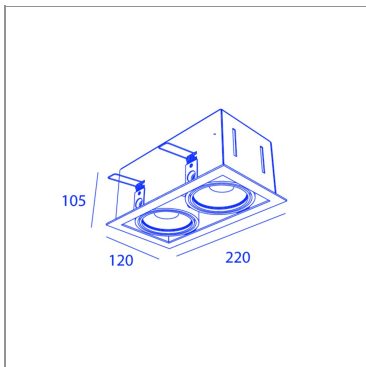

BB85133-3A CL7_30WW

GR/GR

BB85133-3A CL7_30WW

SPECIFICATIONS

CUT-OUT SIZE	205 x 110mm
MIN RECESSED HEIGHT	120mm
WEIGHT	1.4kg
INGRESS PROTECTION (IP)	IP20, IP20 inside ceiling
GLOW WIRE TEST	850°C

LIGHT SPECIFICATIONS

LIGHT SOURCES	1
BEAM ANGLE	30°
COLOR TEMPERATURE	2700K
CRI	80
LIGHT SOURCE POWER (1 LUMINAIRE)	7W
LIGHT SOURCE OUTPUT	1260LM
LUMINAIRE PERFORMANCE	MAX700LM

POWER SPECS

GEAR TRANSFO	included
LAMP POWER	7W
DIMMABLE	NON DIMMABLE