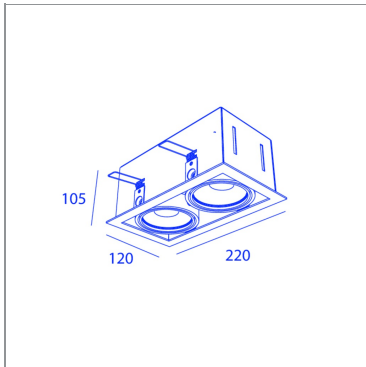

**BB85133F CL7\_30WW**

GR/BLK

**BB85133F CL7\_30WW**

### SPECIFICATIONS

CUT-OUT SIZE	205 x 110mm
MIN RECESSED HEIGHT	120mm
WEIGHT	1.4kg
INGRESS PROTECTION (IP)	IP20, IP20 inside ceiling
GLOW WIRE TEST	850°C

### LIGHT SPECIFICATIONS

LIGHT SOURCES	1
BEAM ANGLE	30°
COLOR TEMPERATURE	2700K
CRI	80
LIGHT SOURCE POWER (1 LUMINAIRE)	7W
LIGHT SOURCE OUTPUT	1260LM
LUMINAIRE PERFORMANCE	MAX700LM