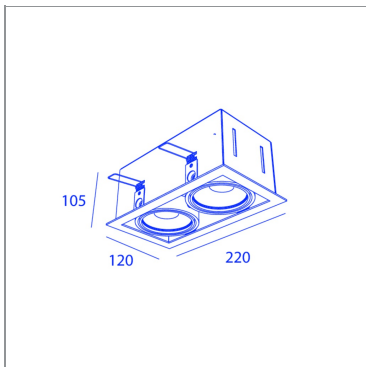

BB85133D CL7_30WW

GR/BLK

BB85133D CL7_30WW

850°C

led
incl

CRI
80

SPECIFICATIONS

CUT-OUT SIZE	205 x 110mm
MIN RECESSED HEIGHT	120mm
WEIGHT	1.4kg
INGRESS PROTECTION (IP)	IP20, IP20 inside ceiling
GLOW WIRE TEST	850°C

LIGHT SPECIFICATIONS

LIGHT SOURCES	1
BEAM ANGLE	30°
COLOR TEMPERATURE	2700K
CRI	80
LIGHT SOURCE POWER (1 LUMINAIRE)	7W
LIGHT SOURCE OUTPUT	1260LM
LUMINAIRE PERFORMANCE	MAX700LM

POWER SPECS

GEAR TRANSFO	included
LAMP POWER	7W
DIMMABLE	DALI DIMMABLE