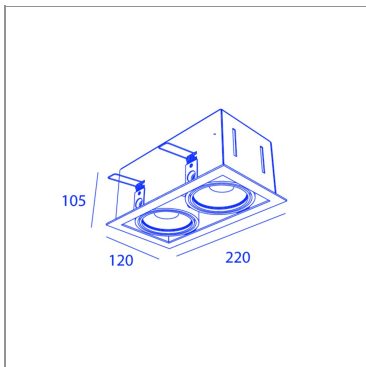

BB85133A CL7_30WW

GR/BLK

BB85133A CL7_30WW

850°C

led
incl

CRI
80

5
YEAR
WARRANTY

SPECIFICATIONS

CUT-OUT SIZE	205 x 110mm
MIN RECESSED HEIGHT	120mm
WEIGHT	1.4kg
INGRESS PROTECTION (IP)	IP20, IP20 inside ceiling
GLOW WIRE TEST	850°C

LIGHT SPECIFICATIONS

LIGHT SOURCES	1
BEAM ANGLE	30°
COLOR TEMPERATURE	2700K
CRI	80
LIGHT SOURCE POWER (1 LUMINAIRE)	7W
LIGHT SOURCE OUTPUT	1260LM
LUMINAIRE PERFORMANCE	MAX700LM