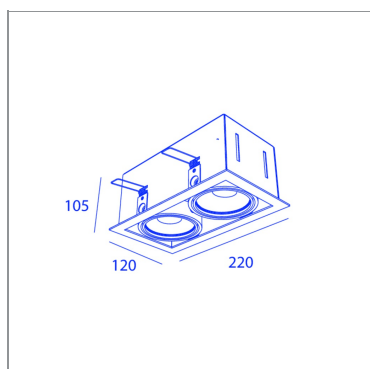

**BB85132F CL7\_30WW**

BLK/BLK

**BB85132F CL7\_30WW**

### SPECIFICATIONS

CUT-OUT SIZE	205 x 110mm
MIN RECESSED HEIGHT	120mm
WEIGHT	1.4kg
INGRESS PROTECTION (IP)	IP20, IP20 inside ceiling
GLOW WIRE TEST	850°C

### LIGHT SPECIFICATIONS

LIGHT SOURCES	1
BEAM ANGLE	30°
COLOR TEMPERATURE	2700K
CRI	80
LIGHT SOURCE POWER (1 LUMINAIRE)	7W
LIGHT SOURCE OUTPUT	1260LM
LUMINAIRE PERFORMANCE	MAX700LM