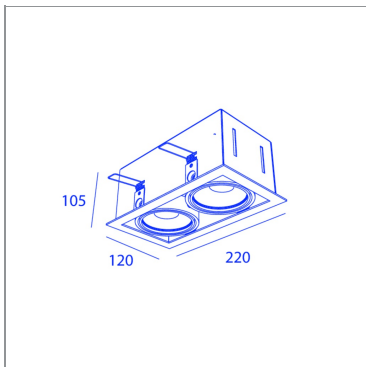

**BB85132D CL7\_30WW**

BLK/BLK

**BB85132D CL7\_30WW**

850°C

led  
incl

CRI  
80

### SPECIFICATIONS

CUT-OUT SIZE	205 x 110mm
MIN RECESSED HEIGHT	120mm
WEIGHT	1.4kg
INGRESS PROTECTION (IP)	IP20, IP20 inside ceiling
GLOW WIRE TEST	850°C

### LIGHT SPECIFICATIONS

LIGHT SOURCES	1
BEAM ANGLE	30°
COLOR TEMPERATURE	2700K
CRI	80
LIGHT SOURCE POWER (1 LUMINAIRE)	7W
LIGHT SOURCE OUTPUT	1260LM
LUMINAIRE PERFORMANCE	MAX700LM