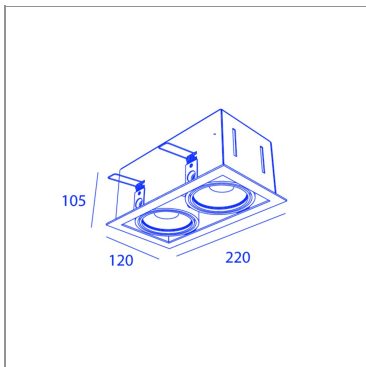

BB85132B CL7_30WW

BLK/BLK

BB85132B CL7_30WW

850°C

led
incl

CRI
80

SPECIFICATIONS

CUT-OUT SIZE	205 x 110mm
MIN RECESSED HEIGHT	120mm
WEIGHT	1.4kg
INGRESS PROTECTION (IP)	IP20, IP20 inside ceiling
GLOW WIRE TEST	850°C

LIGHT SPECIFICATIONS

LIGHT SOURCES	1
BEAM ANGLE	30°
COLOR TEMPERATURE	2700K
CRI	80
LIGHT SOURCE POWER (1 LUMINAIRE)	7W
LIGHT SOURCE OUTPUT	1260LM
LUMINAIRE PERFORMANCE	MAX700LM

POWER SPECS

GEAR TRANSFO	included
LAMP POWER	7W
DIMMABLE	1-10V/PUSH DIMMABLE